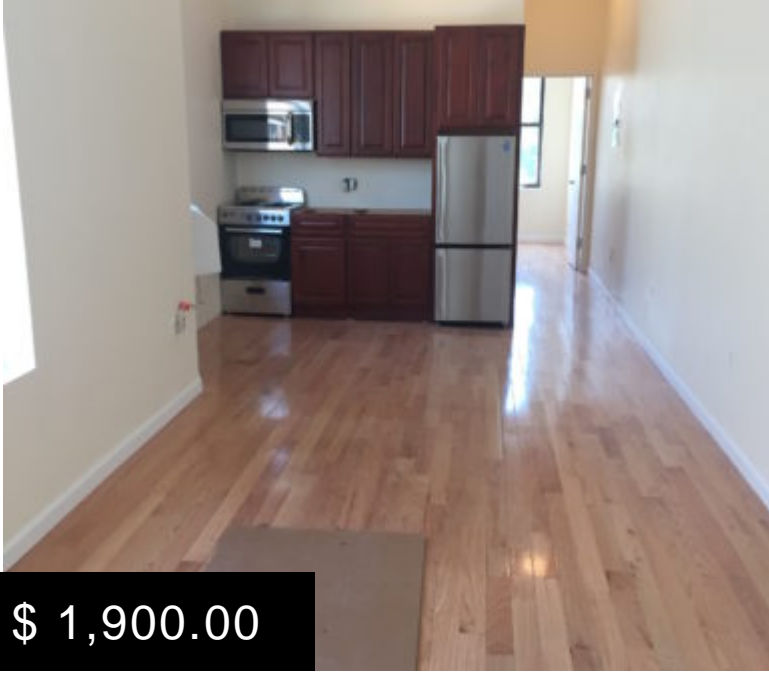

1 BEDROOM – 53 GRAHAM AVENUE 2B \$1900

WILLIAMSBURG BROOKLYN

<https://pxm.nyc>

\$ 1,900.00

Recently renovated 1 bedroom located in Williamsburg at 53 Graham Avenue. Unit faces the back with lots of light. Large one bedroom fits a queen bed, double door closet, hardwood floor. 1 flight walk up. Laundry in the building on the floor. Great neighborhood near the M & J train as well as walking distance to the L train. Many shops and restaurants...