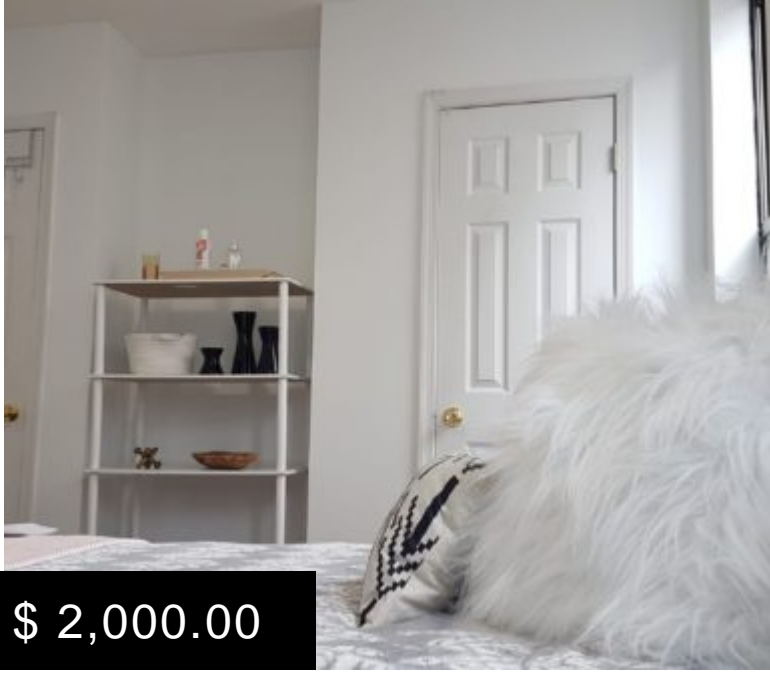

# 1252 MYRTLE AVENUE 3R – 2 BEDROOM BUSHWICK BROOKLYN

<https://pxm.nyc>

**\$ 2,000.00**

Facing the back of the building this beautiful unit has central air conditioning and lots of sunlight. Two bedroom with large closets both fit queen beds. The living room has a beautiful kitchen recently renovated. Large bathroom with tub. View the video walk thru. Visit [www.pxm.nyc](http://www.pxm.nyc) for details. No Broker Fee.