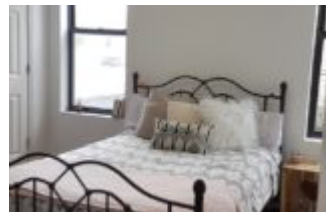

# 1252 MYRTLE AVENUE 2R, BUSHWICK BROOKLYN 2 BEDROOM.

<https://pxm.nyc>

**\$ 2,500.00**

Two bedroom rental 1 bathroom rental. Really bright and quite. Each bedroom has a window and great closed space and windows that face the back of the building. Large, quite 2 bedroom apartment facing the back of the building with lots of natural sunlight and no train noise. Two large bedrooms with windows and central a/c units. Great closet space and a large eat...

## BASIC FACTS

**Address:** 1252 Myrtle Avenue,  
Brooklyn NY

**Unit:** 2R

**Bedrooms:** 2

**Bathrooms:** 1

**Availability Date :** 8/1/2020