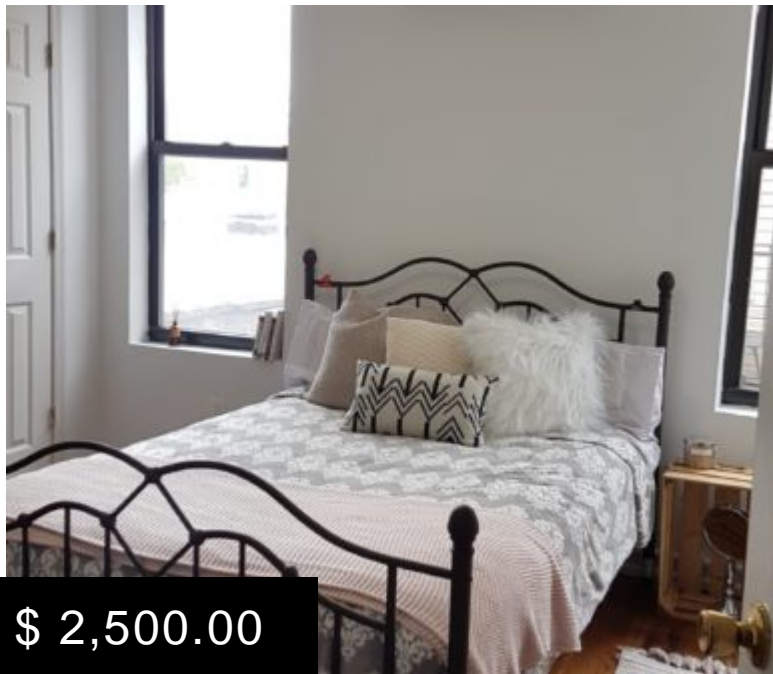

1252 MYRTLE AVENUE 2R, BUSHWICK BROOKLYN 2 BEDROOM.

<https://pxm.nyc>

\$ 2,500.00

Two bedroom rental 1 bathroom rental. Really bright and quite. Each bedroom has a window and great closed space and windows that face the back of the building. Large, quite 2 bedroom apartment facing the back of the building with lots of natural sunlight and no train noise. Two large bedrooms with windows and central a/c units. Great closet space and a large eat...

- 2 beds
- 1 bath
- closed

CALL US NOW

Email: Hello@Pxm.nyc

Address: www.PXM.NYC

BASIC FACTS

Address: 1252 Myrtle Avenue,
Brooklyn NY

Unit: 2R

Bedrooms: 2