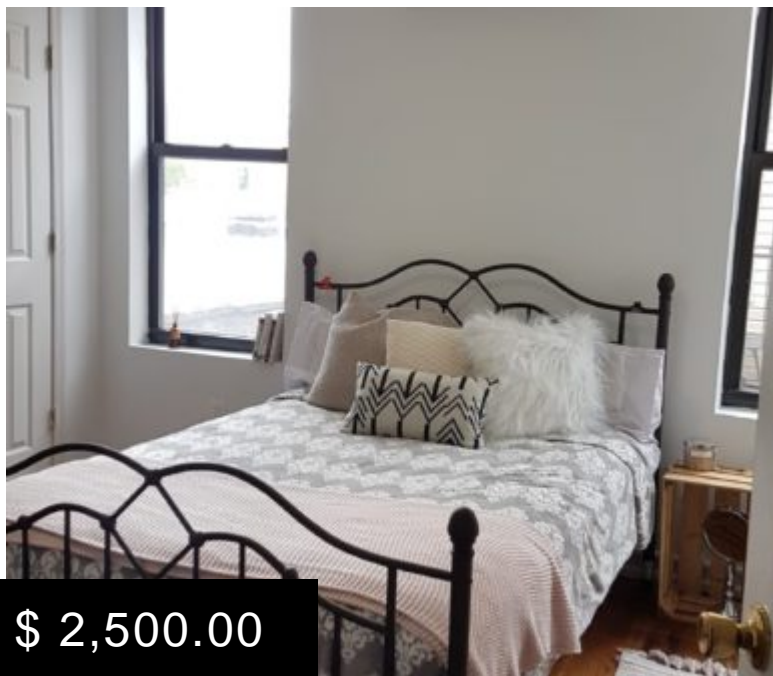

1252 MYRTLE AVENUE 2R, BUSHWICK BROOKLYN 2 BEDROOM.

<https://pxm.nyc>

\$ 2,500.00

Two bedroom rental 1 bathroom rental. Really bright and quite. Each bedroom has a window and great closed space and windows that face the back of the building. Large, quite 2 bedroom apartment facing the back of the building with lots of natural sunlight and no train noise. Two large bedrooms with windows and central a/c units. Great closet space and a large eat...

- 2 beds
- 1 bath
- closed

CALL US NOW

Email: Hello@Pxm.nyc

Address: www.PXM.NYC

BASIC FACTS

Address: 1252 Myrtle Avenue,
Brooklyn NY

Unit: 2R

Bedrooms: 2