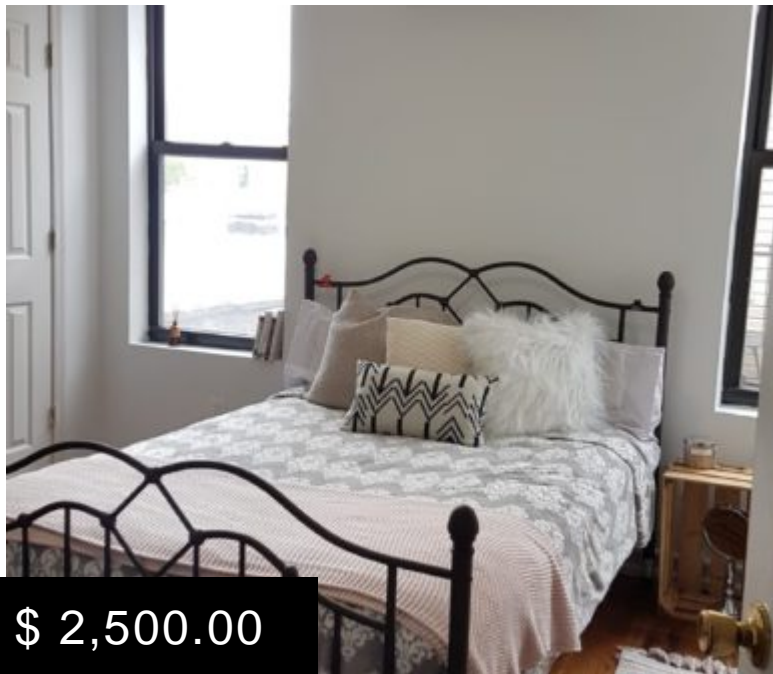

# 1252 MYRTLE AVENUE 2R, BUSHWICK BROOKLYN 2 BEDROOM.

<https://pxm.nyc>

**\$ 2,500.00**

Two bedroom rental 1 bathroom rental. Really bright and quite. Each bedroom has a window and great closed space and windows that face the back of the building. Large, quite 2 bedroom apartment facing the back of the building with lots of natural sunlight and no train noise. Two large bedrooms with windows and central a/c units. Great closet space and a large eat...

## BASIC FACTS

**Address:** 1252 Myrtle Avenue,  
Brooklyn NY

**Unit:** 2R

**Bedrooms:** 2

**Bathrooms:** 1

**Availability Date :** 8/1/2020