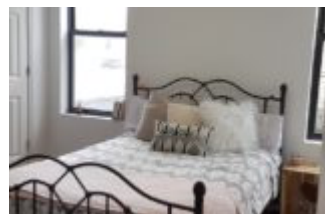

1252 MYRTLE AVENUE 2R, BUSHWICK BROOKLYN 2 BEDROOM.

<https://pxm.nyc>

\$ 2,500.00

Two bedroom rental 1 bathroom rental. Really bright and quite. Each bedroom has a window and great closed space and windows that face the back of the building. Large, quite 2 bedroom apartment facing the back of the building with lots of natural sunlight and no train noise. Two large bedrooms with windows and central a/c units. Great closet space and a large eat...

- 2 beds
- 1 bath
- closed

CALL US NOW

Email: Hello@Pxm.nyc

Address: www.PXM.NYC

BASIC FACTS

Address: 1252 Myrtle Avenue,
Brooklyn NY

Unit: 2R

Bedrooms: 2