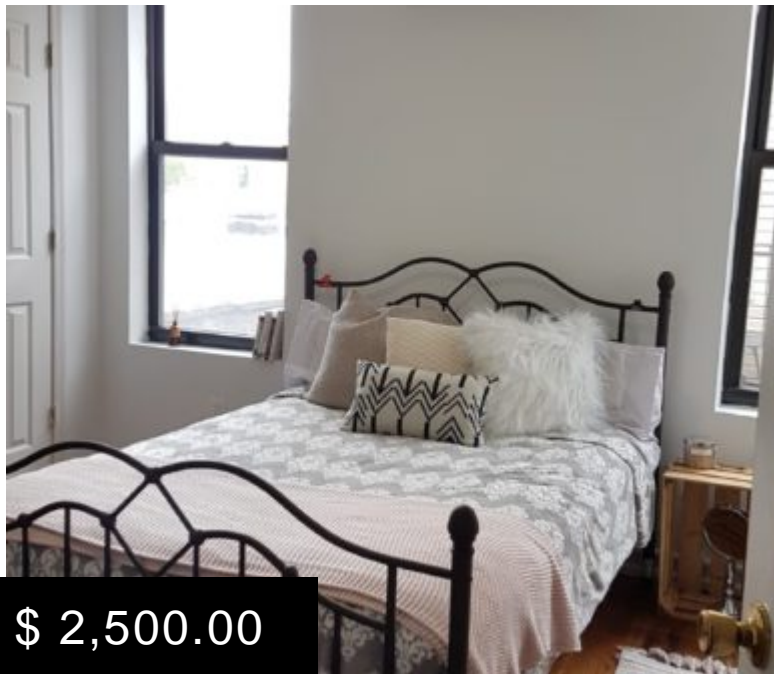

# 1252 MYRTLE AVENUE 2R, BUSHWICK BROOKLYN 2 BEDROOM.

<https://pxm.nyc>

**\$ 2,500.00**

Two bedroom rental 1 bathroom rental. Really bright and quite. Each bedroom has a window and great closed space and windows that face the back of the building. Large, quite 2 bedroom apartment facing the back of the building with lots of natural sunlight and no train noise. Two large bedrooms with windows and central a/c units. Great closet space and a large eat...

## BASIC FACTS

**Address:** 1252 Myrtle Avenue,  
Brooklyn NY

**Unit:** 2R

**Bedrooms:** 2

**Bathrooms:** 1

**Availability Date :** 8/1/2020