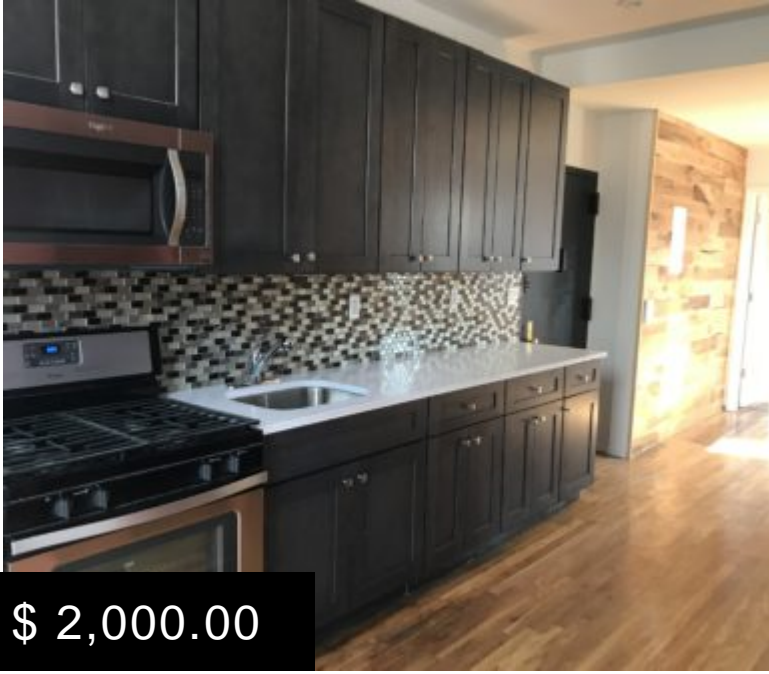

# 1323 MYRTLE AVENUE CONV 2BR – BUSHWICK BROOKLYN NO FEE

<https://pxm.nyc>

**\$ 2,000.00**

Beautiful newly renovated railroad style 2 bedroom in Bushwick Brooklyn. Very bright with lots of light in the apartment. Windowed kitchen and bathroom area. View video tour for details below