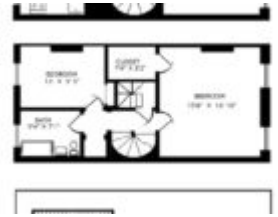

30 WILLOW STREET – BROOKLYN HEIGHTS 2 BR DUPLEX WITH PRIVATE ROOF DECK

<https://pxm.nyc>

\$ 7,000.00

Live on the most loveliest block in Brooklyn in the most picturesque townhouse. This apartment feels like Paris, but with views of Manhattan and the charm of 150 year old building. Have your own private entrance and stairway take you into the duplex of this lovely townhouse. Upon coming up the stairs you have the massive living room with working wood burning fire place. On...

- 2 beds
- 1.5 baths
- closed

CALL US NOW

Email: Hello@PxM.nyc

Address: www.PXM.NYC

POMONA • MALONE

BASIC FACTS

Address: 30 Willow Street

Unit: Upper Duplex