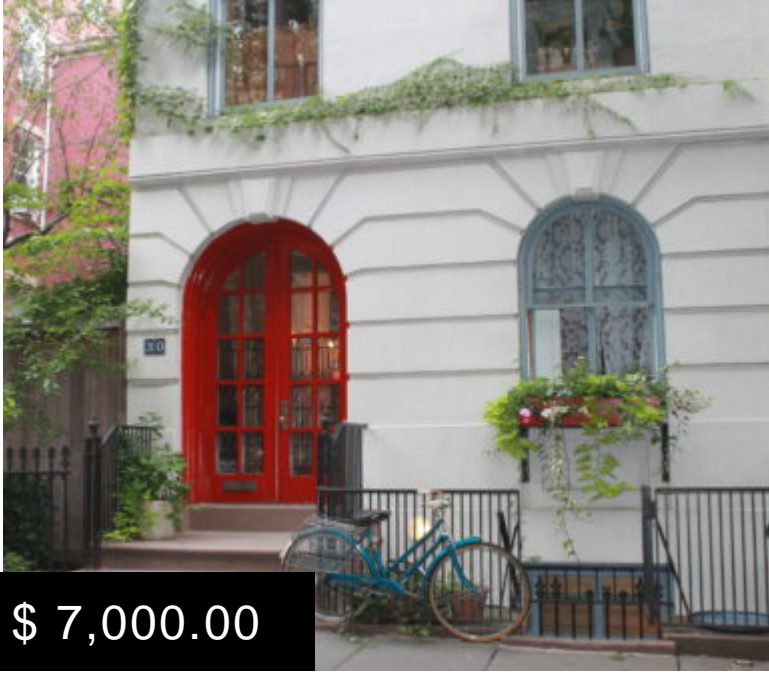

30 WILLOW STREET – BROOKLYN HEIGHTS 2 BR DUPLEX WITH PRIVATE ROOF DECK

<https://pxm.nyc>

\$ 7,000.00

Live on the most loveliest block in Brooklyn in the most picturesque townhouse. This apartment feels like Paris, but with views of Manhattan and the charm of 150 year old building. Have your own private entrance and stairway take you into the duplex of this lovely townhouse. Upon coming up the stairs you have the massive living room with working wood burning fire place. On...

- 2 beds
- 1.5 baths
- closed

CALL US NOW

Email: Hello@PxM.nyc

Address: www.PXM.NYC

POMONA • MALONE

BASIC FACTS

Address: 30 Willow Street

Unit: Upper Duplex