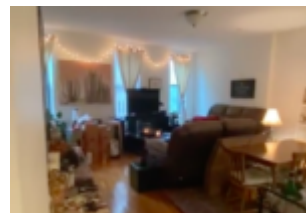

# 514 BAY RIDGE PARKWAY 1 BR DUPLEX

<https://pxm.nyc>

**\$ 2,300.00**

View the video walk thru on this beautiful unit. Work from home is not an issue in the apartment. One of the largest units in the building this huge Duplex is a beautiful place to call home. Large living and open kitchen on the first floor a staircase lead you up to the huge bedroom and windowed bathroom. Building has laundry in the basement....