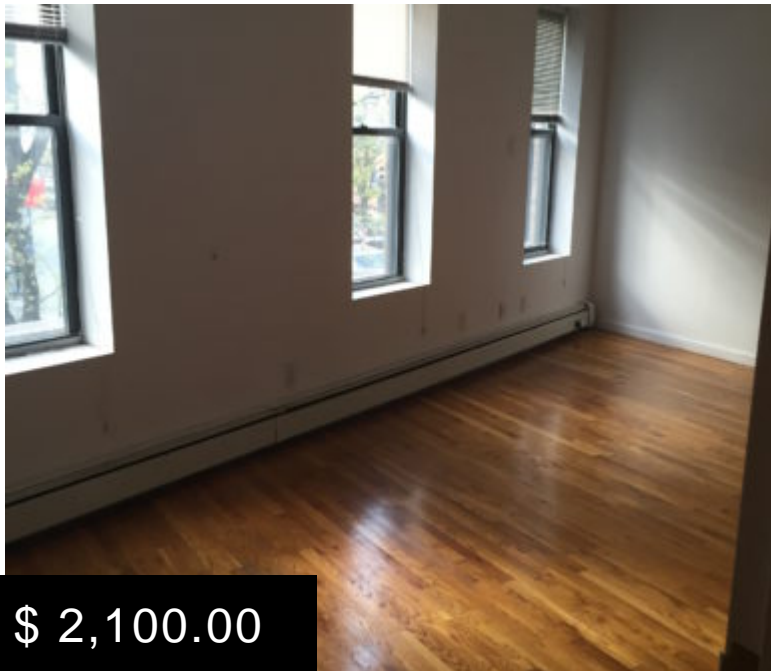

# 514 BAY RIDGE PARKWAY 2A

<https://pxm.nyc>

**\$ 2,100.00**

Modern building with laundry and elevator. Bright one bedroom apartment with hardwood floors and lots of windows and light. Enter into the living room and alcove windowed kitchen. Large bedroom with good closet space. 1 Cat allowed. Heat, hot water and cooking gas included in the rent price