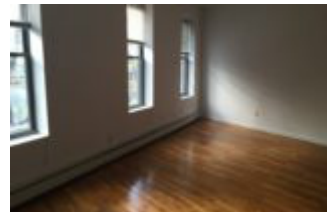

# 514 BAY RIDGE PARKWAY 2A

<https://pxm.nyc>

**\$ 2,100.00**

Modern building with laundry and elevator. Bright one bedroom apartment with hardwood floors and lots of windows and light. Enter into the living room and alcove windowed kitchen. Large bedroom with good closet space. 1 Cat allowed. Heat, hot water and cooking gas included in the rent price