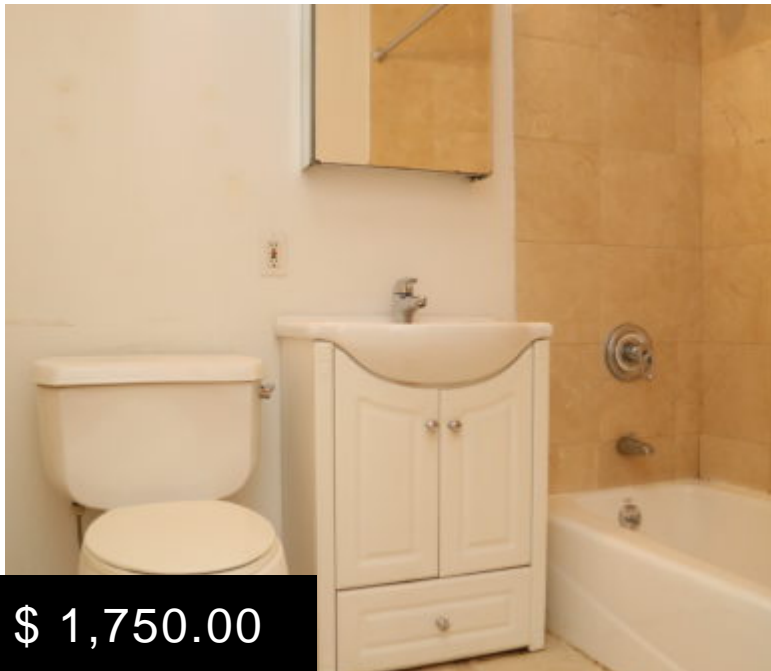

514 BAY RIDGE PARKWAY 2B – 1 BEDROOM

<https://pxm.nyc>

\$ 1,750.00

Super bright 1 bedroom for rent in a modern building. Hardwood floors, high ceilings and lots of light. Windowed kitchen with dishwasher and all new appliances. Great closed space. Laundry in the basement.