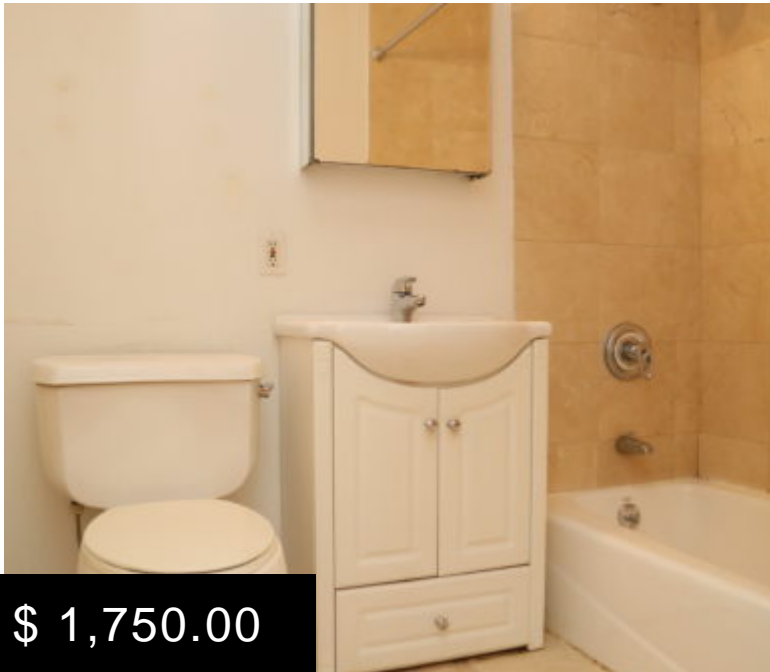

514 BAY RIDGE PARKWAY 2B – 1 BEDROOM

<https://pxm.nyc>

\$ 1,750.00

Super bright 1 bedroom for rent in a modern building. Hardwood floors, high ceilings and lots of light. Windowed kitchen with dishwasher and all new appliances. Great closed space. Laundry in the basement.