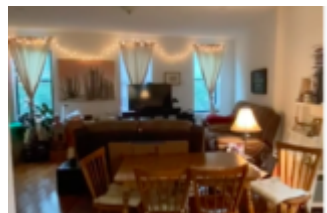

514 BAY RIDGE PARKWAY APT 3A

<https://pxm.nyc>

\$ 2,000.00

Stunning large duplex apartment. Enter on the first floor where there is a huge living room, dining room and open windowed kitchen. Recently renovated kitchen with great appliances and a dishwasher. Upstairs is a large open bedroom with a full bathroom. The ceilings are over 14ft in the bedroom making it very spacious. View video walk thru Great modern building with elevator and laundry in...