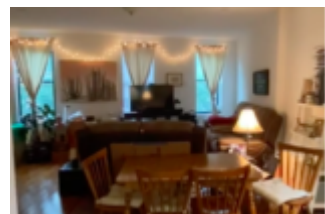

514 BAY RIDGE PARKWAY APT 3A

<https://pxm.nyc>

\$ 2,000.00

Stunning large duplex apartment. Enter on the first floor where there is a huge living room, dining room and open windowed kitchen. Recently renovated kitchen with great appliances and a dishwasher. Upstairs is a large open bedroom with a full bathroom. The ceilings are over 14ft in the bedroom making it very spacious. View video walk thru Great modern building with elevator and laundry in...