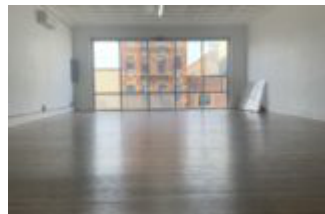

COMMERCIAL LOFT FOR RENT IN WILLIAMSBURG – 1800SF –

<https://pxm.nyc>

\$ 4,500.00

Floor thru loft for rent in East Williamsburg. Hardwood floors, natural lights and beautiful tin ceilings. An artists inspiration loft. 1800SF. Central Air and heatings units. Hot water installed with a kitchenette and full bathroom. Private stairs with double doors and lots of security.