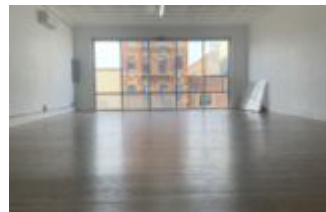

COMMERCIAL LOFT FOR RENT IN WILLIAMSBURG – 1800SF –

<https://pxm.nyc>

\$ 4,500.00

Floor thru loft for rent in East Williamsburg. Hardwood floors, natural lights and beautiful tin ceilings. An artists inspiration loft. 1800SF. Central Air and heatings units. Hot water installed with a kitchenette and full bathroom. Private stairs with double doors and lots of security.