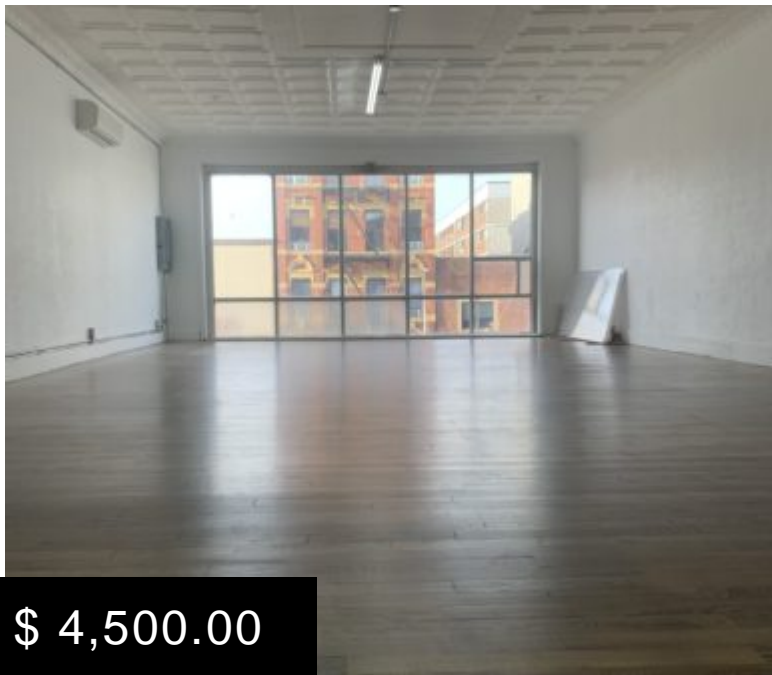

COMMERCIAL LOFT FOR RENT IN WILLIAMSBURG

– 1800SF –

<https://pxm.nyc>

\$ 4,500.00

Floor thru loft for rent in East Williamsburg. Hardwood floors, natural lights and beautiful tin ceilings. An artists inspiration loft. 1800SF. Central Air and heatings units. Hot water installed with a kitchenette and full bathroom. Private stairs with double doors and lots of security.