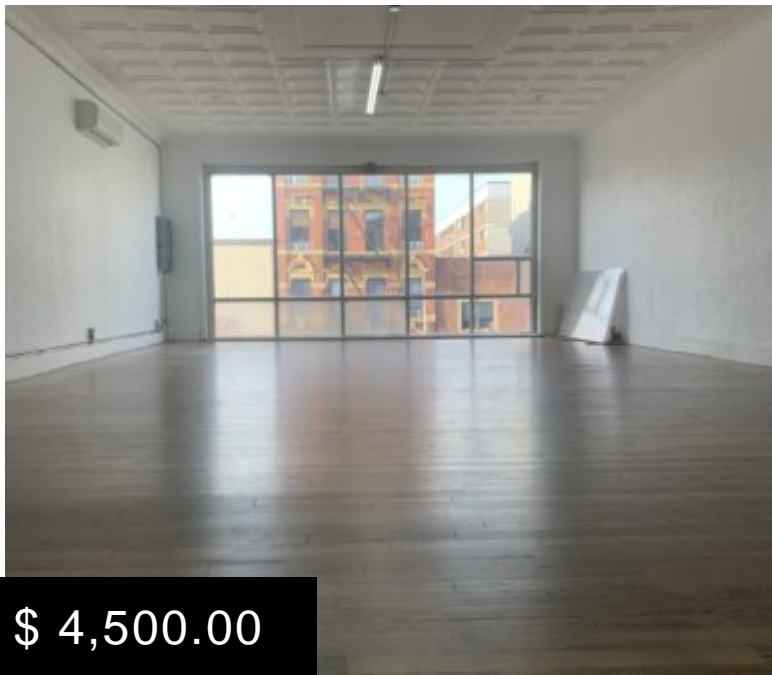

COMMERCIAL LOFT FOR RENT IN WILLIAMSBURG – 1800SF –

<https://pxm.nyc>

\$ 4,500.00

Floor thru loft for rent in East Williamsburg. Hardwood floors, natural lights and beautiful tin ceilings. An artists inspiration loft. 1800SF. Central Air and heatings units. Hot water installed with a kitchenette and full bathroom. Private stairs with double doors and lots of security.