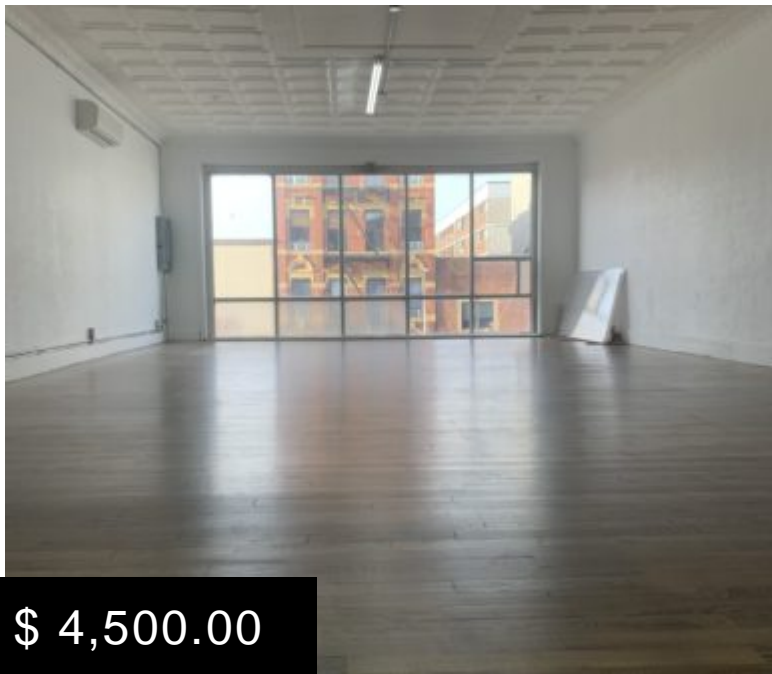

COMMERCIAL LOFT FOR RENT IN WILLIAMSBURG – 1800SF –

<https://pxm.nyc>

\$ 4,500.00

Floor thru loft for rent in East Williamsburg. Hardwood floors, natural lights and beautiful tin ceilings. An artists inspiration loft. 1800SF. Central Air and heatings units. Hot water installed with a kitchenette and full bathroom. Private stairs with double doors and lots of security.