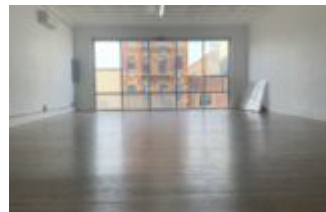

COMMERCIAL LOFT FOR RENT IN WILLIAMSBURG

– 1800SF –

<https://pxm.nyc>

\$ 4,500.00

Floor thru loft for rent in East Williamsburg. Hardwood floors, natural lights and beautiful tin ceilings. An artists inspiration loft. 1800SF. Central Air and heatings units. Hot water installed with a kitchenette and full bathroom. Private stairs with double doors and lots of security.