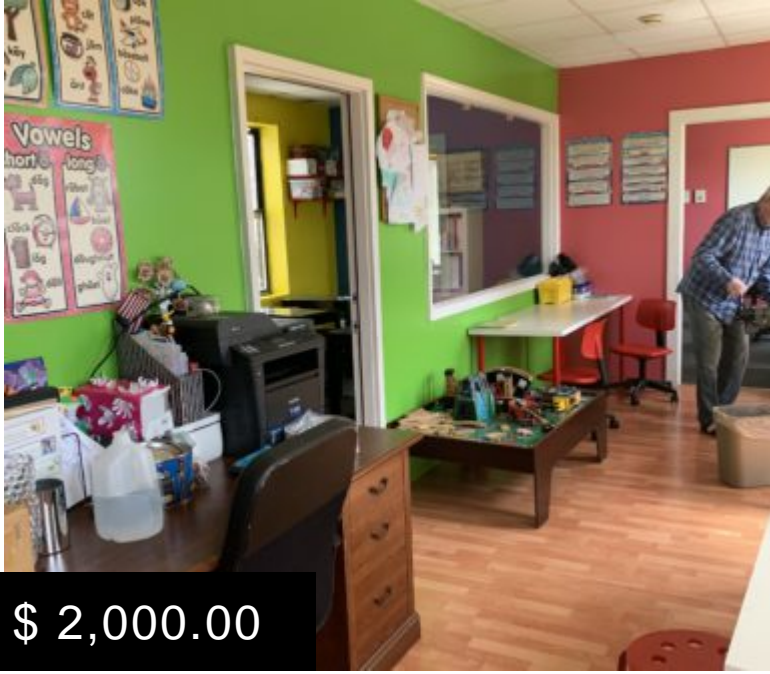

# OFFICE FOR RENT 86 STREET – WAS USED AS A SCHOOL

<https://pxm.nyc>

**\$ 2,000.00**

Office space for rent 1000SF also available a second office on the same floor to combine and make a private floor of close to 2000SF space. Lots of light and windows was used as a school/after school center. Has closet space and bathroom. Located on 20th Avenue and 86 Street Two flights walk up very private and secure office. [www.pxm.nyc/listings](http://www.pxm.nyc/listings)