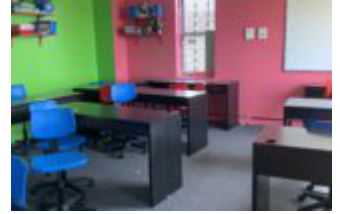

OFFICE FOR RENT 86 STREET – WAS USED AS A SCHOOL

<https://pxm.nyc>

\$ 2,000.00

Office space for rent 1000SF also available a second office on the same floor to combine and make a private floor of close to 2000SF space. Lots of light and windows was used as a school/after school center. Has closet space and bathroom. Located on 20th Avenue and 86 Street Two flights walk up very private and secure office. www.pxm.nyc/listings