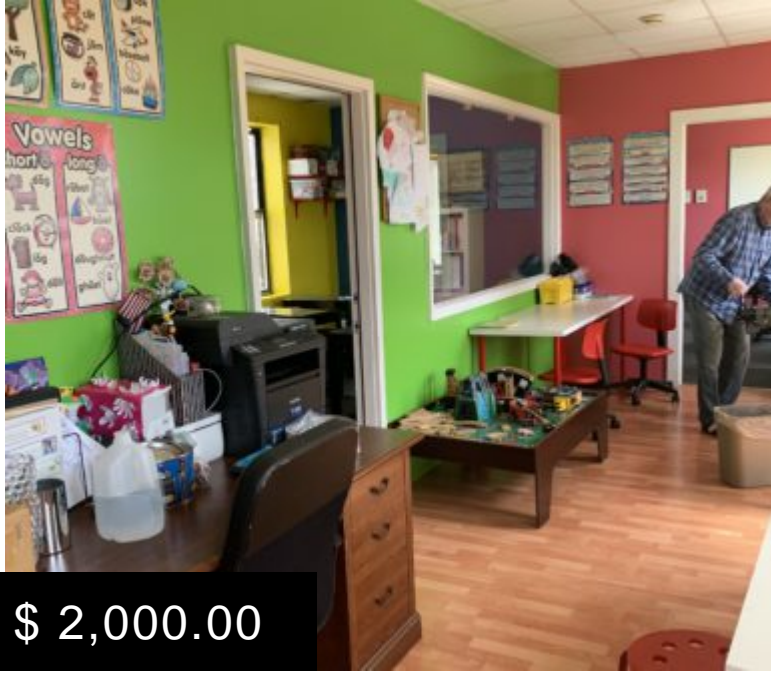

OFFICE FOR RENT 86 STREET – WAS USED AS A SCHOOL

<https://pxm.nyc>

\$ 2,000.00

Office space for rent 1000SF also available a second office on the same floor to combine and make a private floor of close to 2000SF space. Lots of light and windows was used as a school/after school center. Has closet space and bathroom. Located on 20th Avenue and 86 Street Two flights walk up very private and secure office. www.pxm.nyc/listings