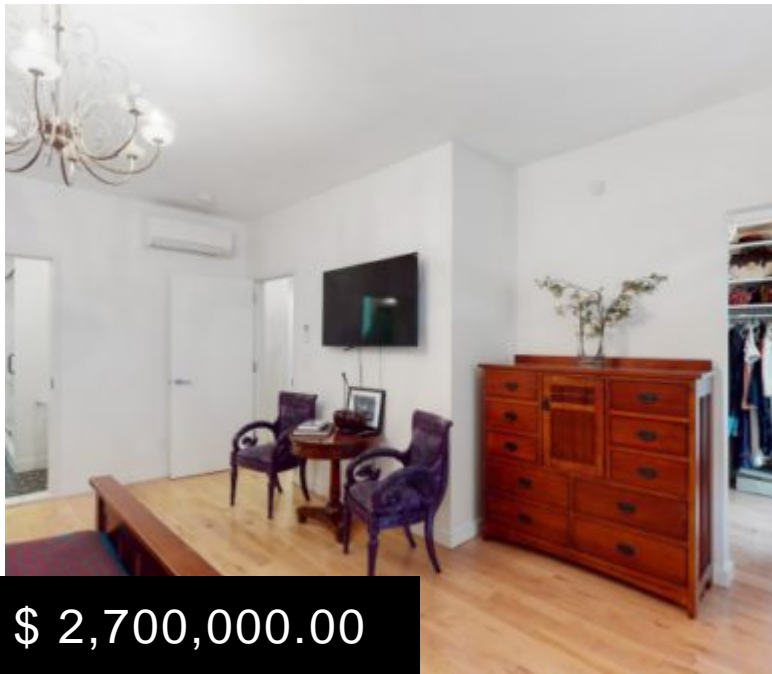

WINDSOR TERRACE HOUSE FOR SALE – 4 BR 3000SF + ROOF DECK

<https://pxm.nyc>

\$ 2,700,000.00

New Constructed 4 bedroom home for sale. Must see. Photos coming soon. Custom built and designed corner home featuring over 3000Sf of interior space with a private roof deck. On the entrance level you are welcomed into a large living area, an open kitchen and dining area. The first floor has a half bath and a bedroom with a door that leads to the back...

- 4 beds
- 4 baths
- closed

CALL US NOW

Email: Hello@PXM.nyc
Address: www.PXM.NYC

POMONA • MALONE

BASIC FACTS

Address: 26 Reeve Place

Bedrooms: 4

Neighborhood: WINdsor Terrace